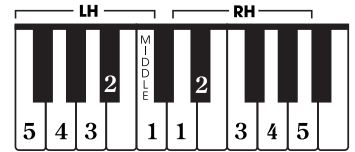

Let It Snow! Let It Snow! Let It Snow!

Words by Sammy Cahn
Music by Jule Styne
Arr. by Tom Gerou

Moderate swing tempo

3 2

mf Oh the weath - er out - side is fright - ful, but the

3

4

fire is so de - light - ful, and since we've no place to

6

5

go, Let it snow! Let it snow! Let it snow! It

Optional Duet Accompaniment (Play solo part 1 octave higher than written.)

Moderate swing tempo

RH

LH *mp*

3 5 3 1 2 1

6 5 3 1 5 3 1