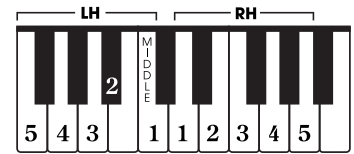

(There's No Place Like) Home for the Holidays

Words by Al Stillman
Music by Robert Allen

Arr. by Tom Gerou

Moderately slow

Optional Duet Accompaniment (Play solo part 1 octave higher than written.)