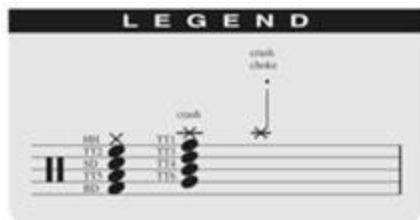

*Set hi-hat clutch loosely closed.

Verse

1. Lash - ing out the ac - tion, re -

Creeping Death

Words and Music by James Hetfield,
Lars Ulrich, Cliff Burton and Kirk Hammett

Intro
Fast ♩ = 212

Slightly slower ♩ = 202

Fade to Black

Words and Music by James Hetfield,
Lars Ulrich, Cliff Burton and Kirk Hammett

Intro
Moderately ♩ = 112

Interlude

*Set hi-hat clutch loosely closed.