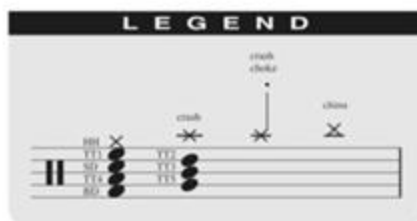

Battery

Words and Music by James Hetfield and Lars Ulrich

Intro
Moderately slow $\text{♩} = 76$

Slightly faster $\text{♩} = 80$

Interlude
Faster $\text{♩} = 195$

12

Play 8 times

3

*Set hi-hat clutch loosely closed.

Verse

1. Lash - ing out the ac - tion, re -

Creeping Death

Words and Music by James Hetfield,
Lars Ulrich, Cliff Burton and Kirk Hammett

Intro
Fast ♩ = 212

Slightly slower ♩ = 202